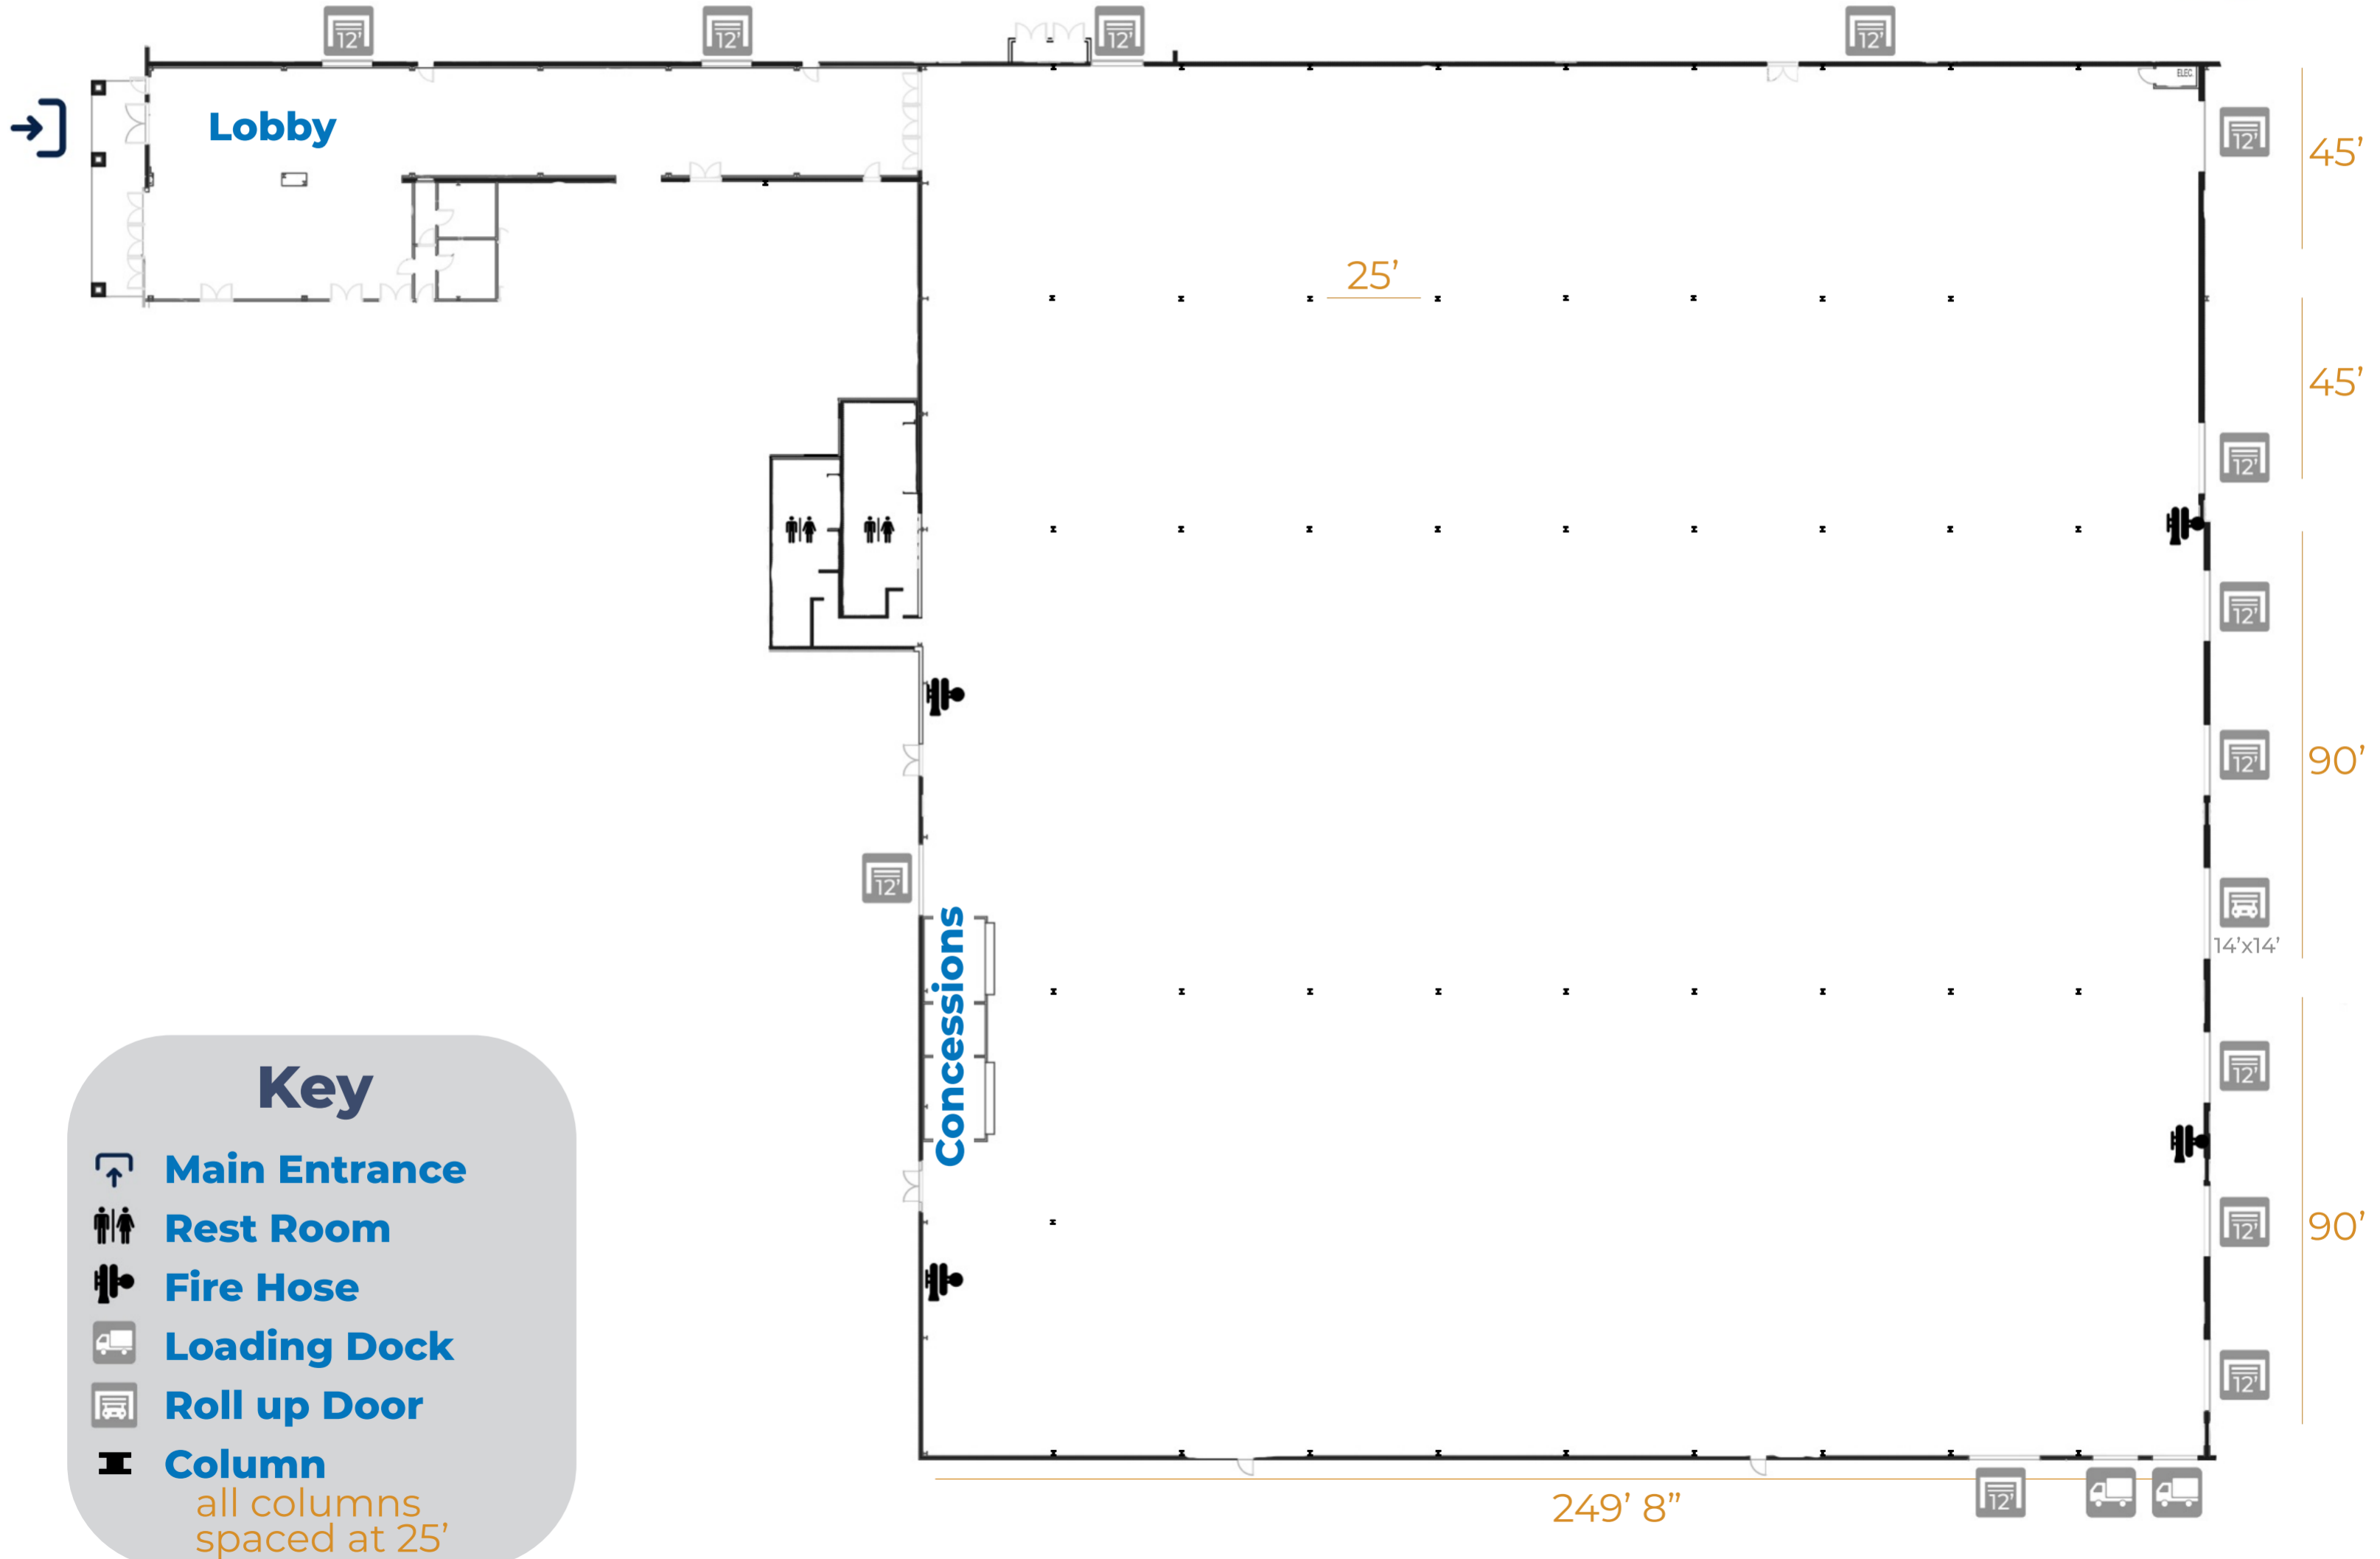

Hall A

Key

- Main Entrance
- Rest Room
- Fire Hose
- Loading Dock
- Roll up Door
- Column
all columns spaced at 25'