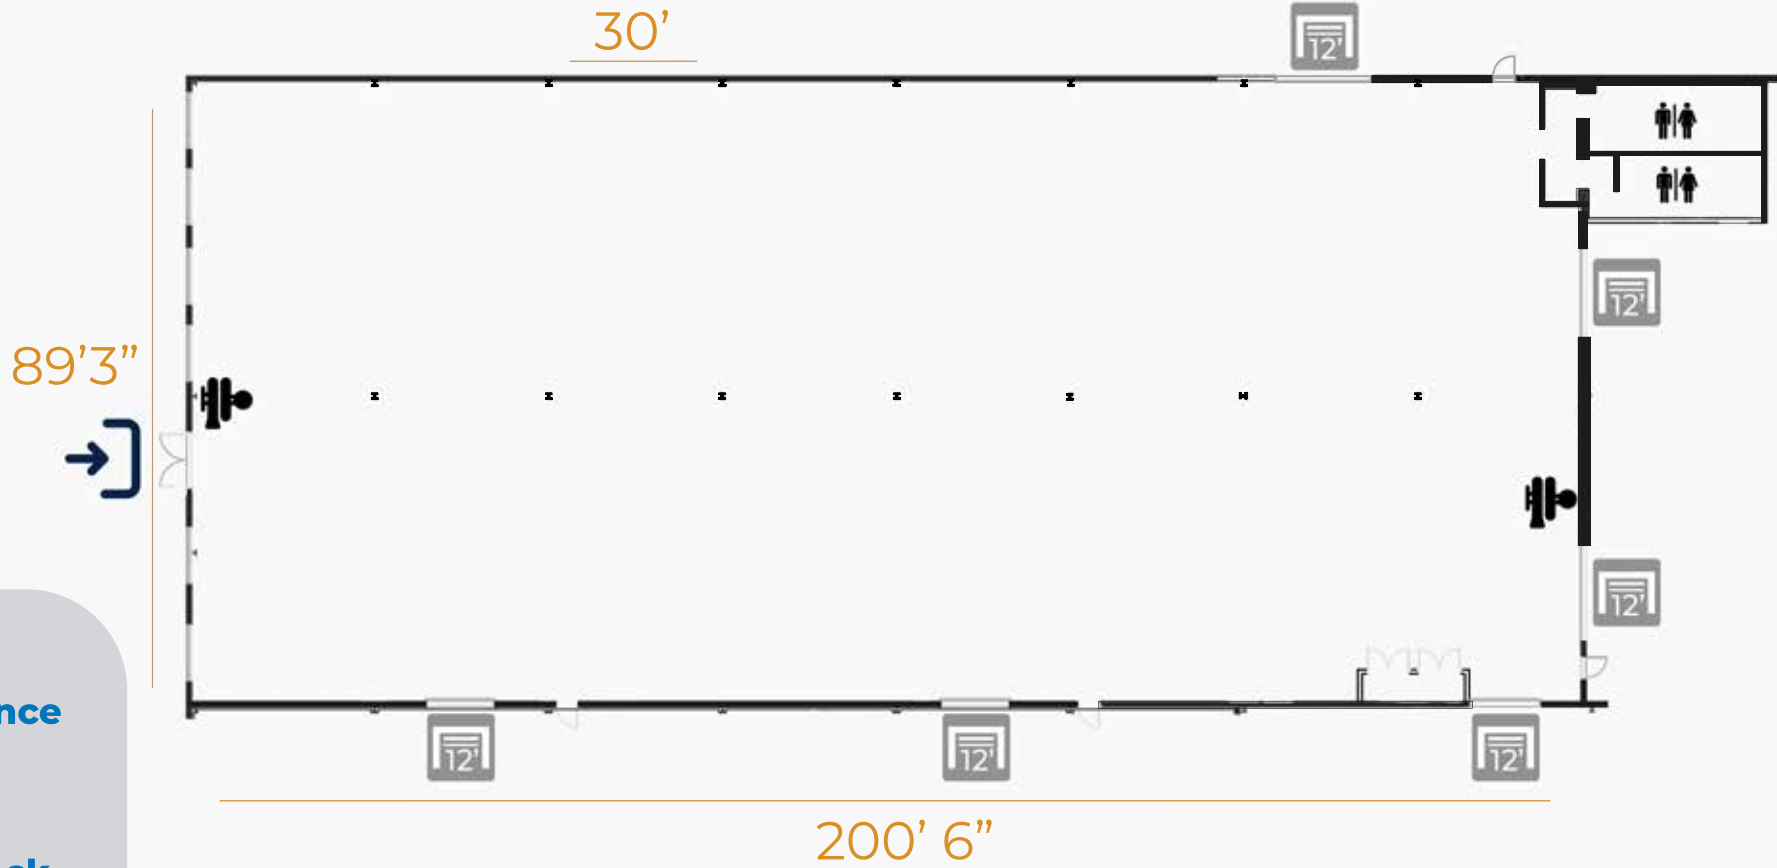

Hall D

Key

- Main Entrance
- Rest Room
- Fire Hose
- Loading Dock
- Roll up Door
- Column
all columns spaced at 30'