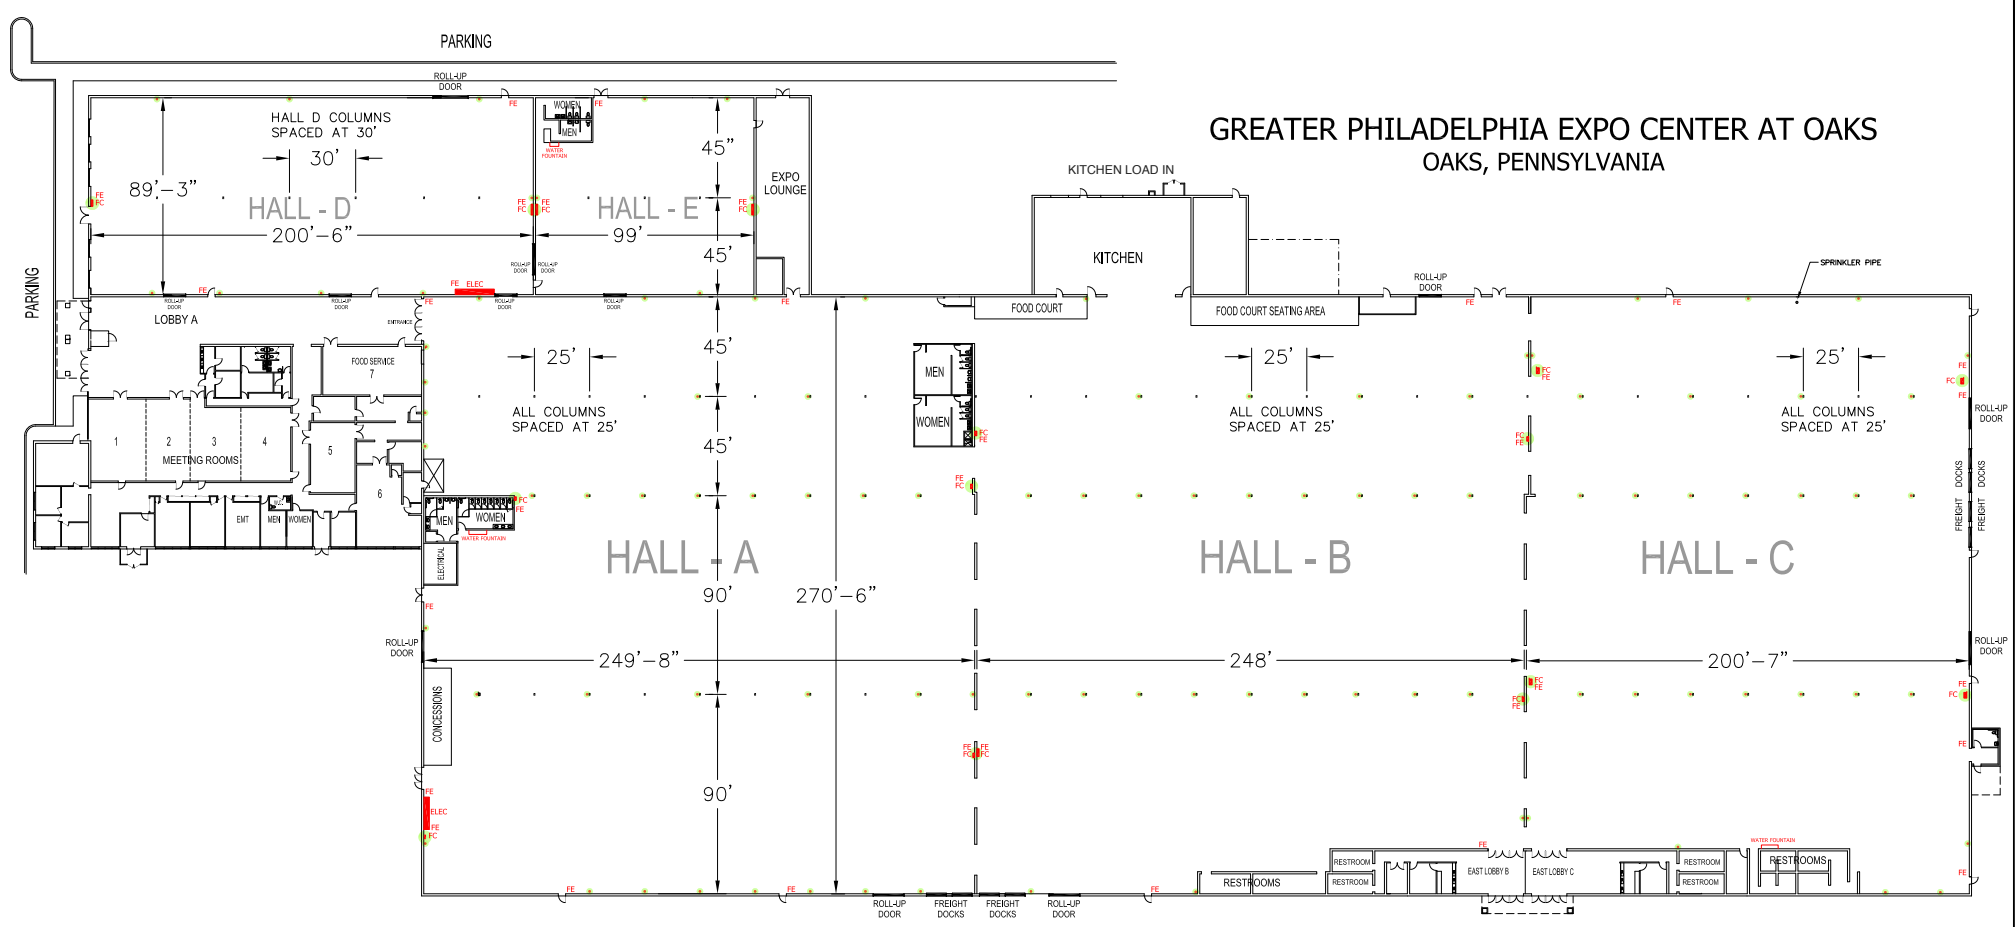

# GREATER PHILADELPHIA EXPO CENTER AT OAKS OAKS, PENNSYLVANIA

- Electrical Panel
- FC - Fire Connection
- FE - Fire Extinguisher

Prepared by:  
Reber-Friel Company  
Conventions & Expositions  
610-676-0470